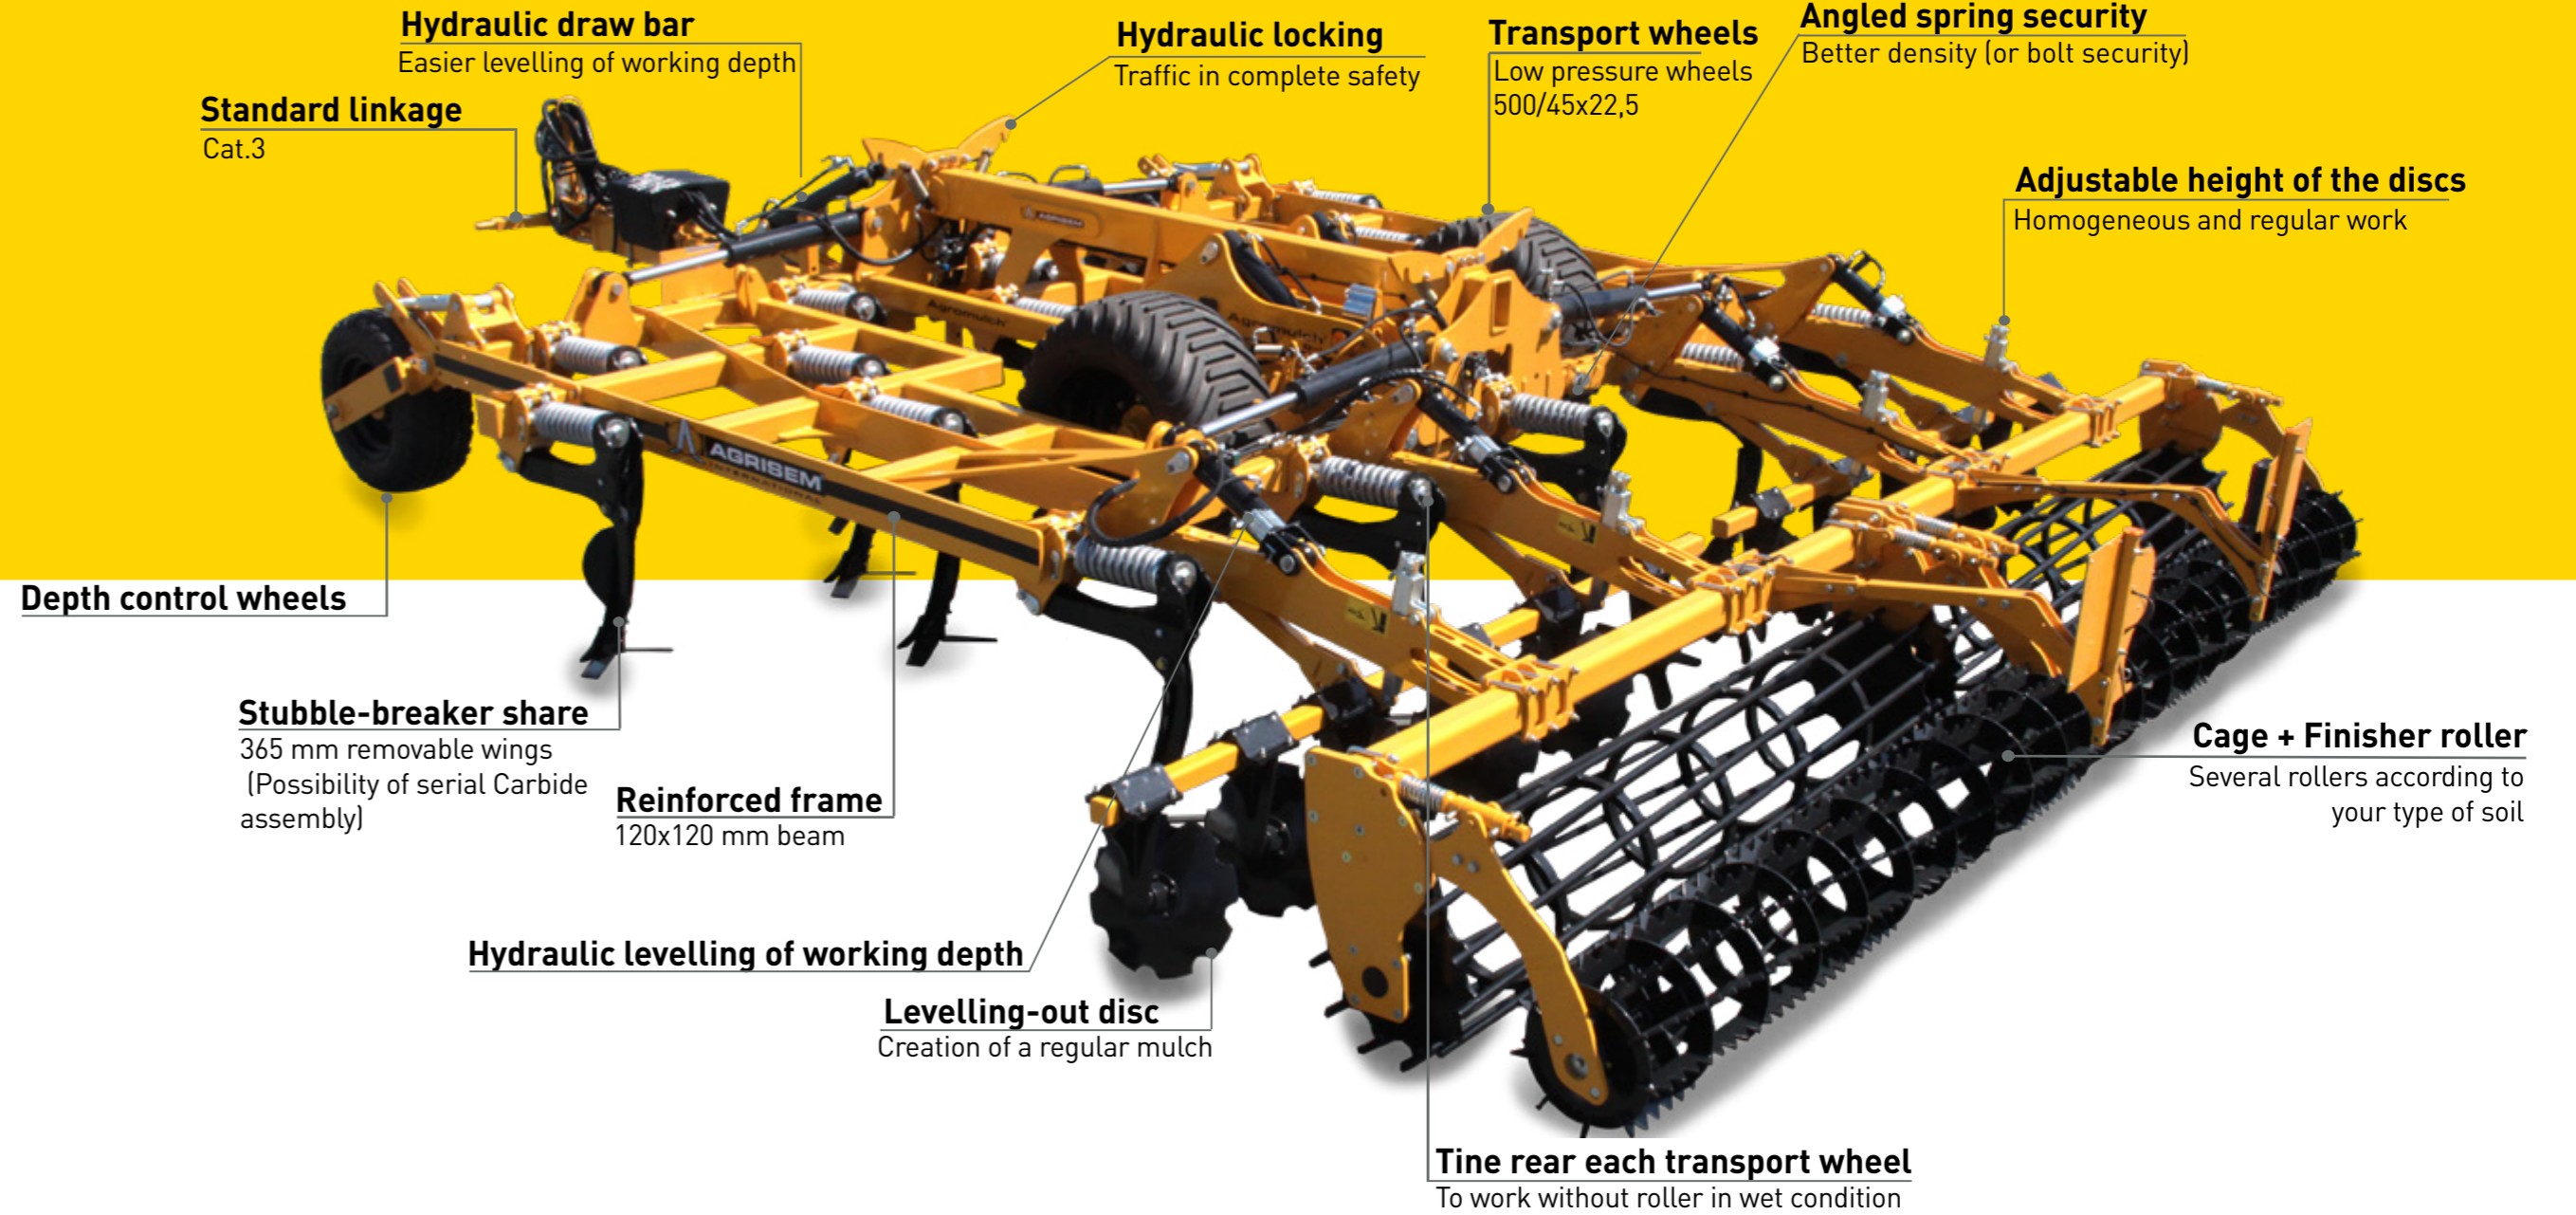

AGROMULCH® Gold trailed

NEW CARBIDE SHARE

BETEK® Carbide technology

Width of the carbide : 80 mm

Carbide wings in option

- » 5 to 10 time more longevity
- » Regular working quality
- » Easy to replace